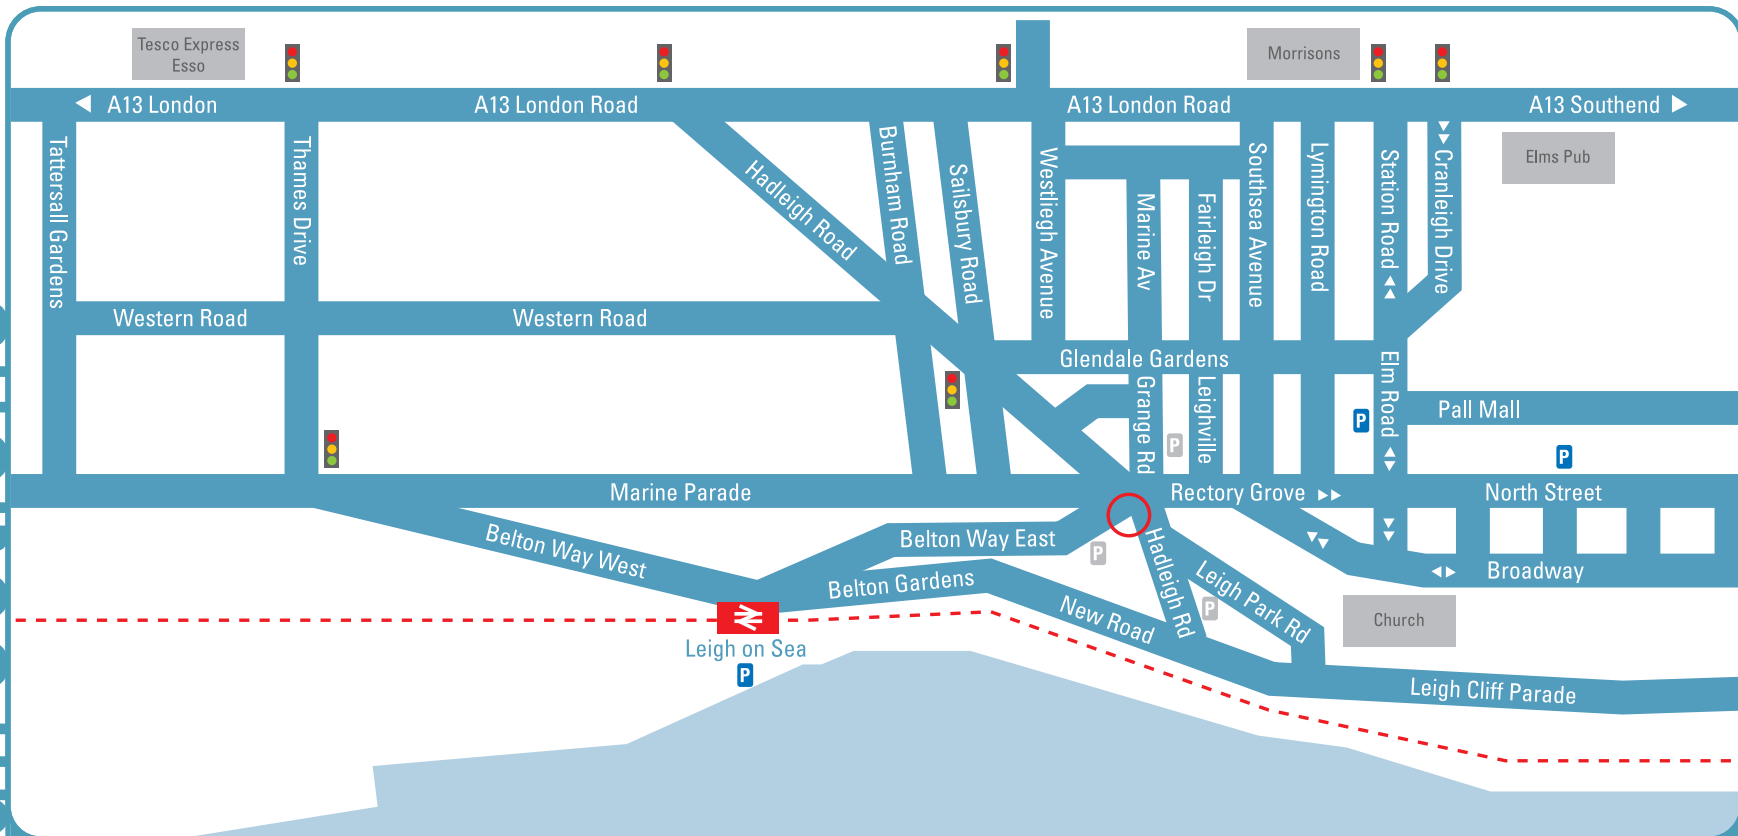

# directions

**By Train:** London Fenchurch Street to Leigh on Sea (Approx 40 mins) Southend Central to Leigh on Sea (Approx 10 mins) On arrival at Leigh station, turn right and walk up Belton Way East (approx 5 mins)

**By Car:** From London A13. Turn right into Thames Drive. At next lights, turn left into Marine Parade. There are pay and display car parks next to the police station in Elm Road, and in North Street and at the station. Off street parking is available, but is limited.